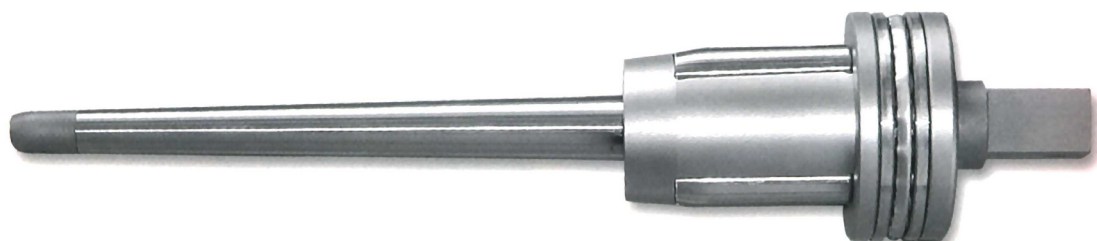

TUBE EXPANDERS

PBE BOILER EXPANDER

- Designed for expanding tubes in Fire and Water Tube Boilers.
- Ideal for re-rolling leaky tubes and new construction

EXPANDER SIZE	EXPANSION RANGE mm	ROLLS	STANDARD ROLL LENGTH mm *	MANDREL	SHORT MANDREL SET (3PCS)	SQUARE DRIVE SIZE
PBE – 19	19 – 22mm	RR12	42mm	TK19	--	1/2"
PBE – 20	20 – 23mm	RR12	42mm	TK20	--	1/2"
PBE – 22	22 – 25mm	RR13	42mm	TK22	--	1/2"
PBE – 25	25 – 28mm	RR13	42mm	TK25	--	1/2"
PBE – 28	28 – 32mm	RR16	42mm	TK28	--	3/4"
PBE – 29	29 – 33mm	RR16	42mm	TK29	--	3/4"
PBE – 30	30 – 34mm	RR17	42mm	TK30	--	3/4"
PBE – 32	32 – 36mm	RR17	42mm	TK32	--	3/4"
PBE – 35	35 – 41mm	RR21	42mm	TK37	TKK37	3/4"
PBE – 37	37 – 43mm	RR22	42mm	TK37	TKK37	3/4"
PBE – 40	40 – 46mm	RR40	50mm	TK42	TKK42	3/4"
PBE – 42	42 – 48mm	RR23	50mm	TK42	TKK42	3/4"
PBE – 44	44 – 50mm	RR23	50mm	TK44	TKK44	3/4"
PBE – 47	47 – 54mm	RR24	50mm	TK47	TKK47	3/4"
PBE – 49	49 – 56mm	RR24	50mm	TK49	TKK49	3/4"
PBE – 52	52 – 59mm	RR25	50mm	TK49	TKK49	3/4"
PBE – 54	54 – 62mm	RR26	50mm	TK54	TKK54	3/4"
PBE – 57	57 – 66mm	RR27	50mm	TK57	TKK57	3/4"
PBE – 60	60 – 69mm	RR28	50mm	TK57	TKK57	3/4"
PBE – 65	65 – 74mm	RR29	50mm	TK65	TKK65	3/4"
PBE – 68	68 – 78mm	RR30	50mm	TK72	TKK72	1"
PBE – 72	72 – 82mm	RR31	50mm	TK72	TKK72	1"
PBE – 77	77 – 87mm	RR32	50mm	TK77	TKK77	1"
PBE – 82	82 – 92mm	RR33	50mm	TK82	TKK82	1"
PBE – 86	86 – 96mm	RR34	50mm	TK86	TKK86	1"
PBE – 90	90 – 102mm	RR34	50mm	TK90	TKK90	1"
PBE – 96	96 – 108mm	RR35	50mm	TK96	TKK96	1"

* Other Roll Lengths also available please enquire.